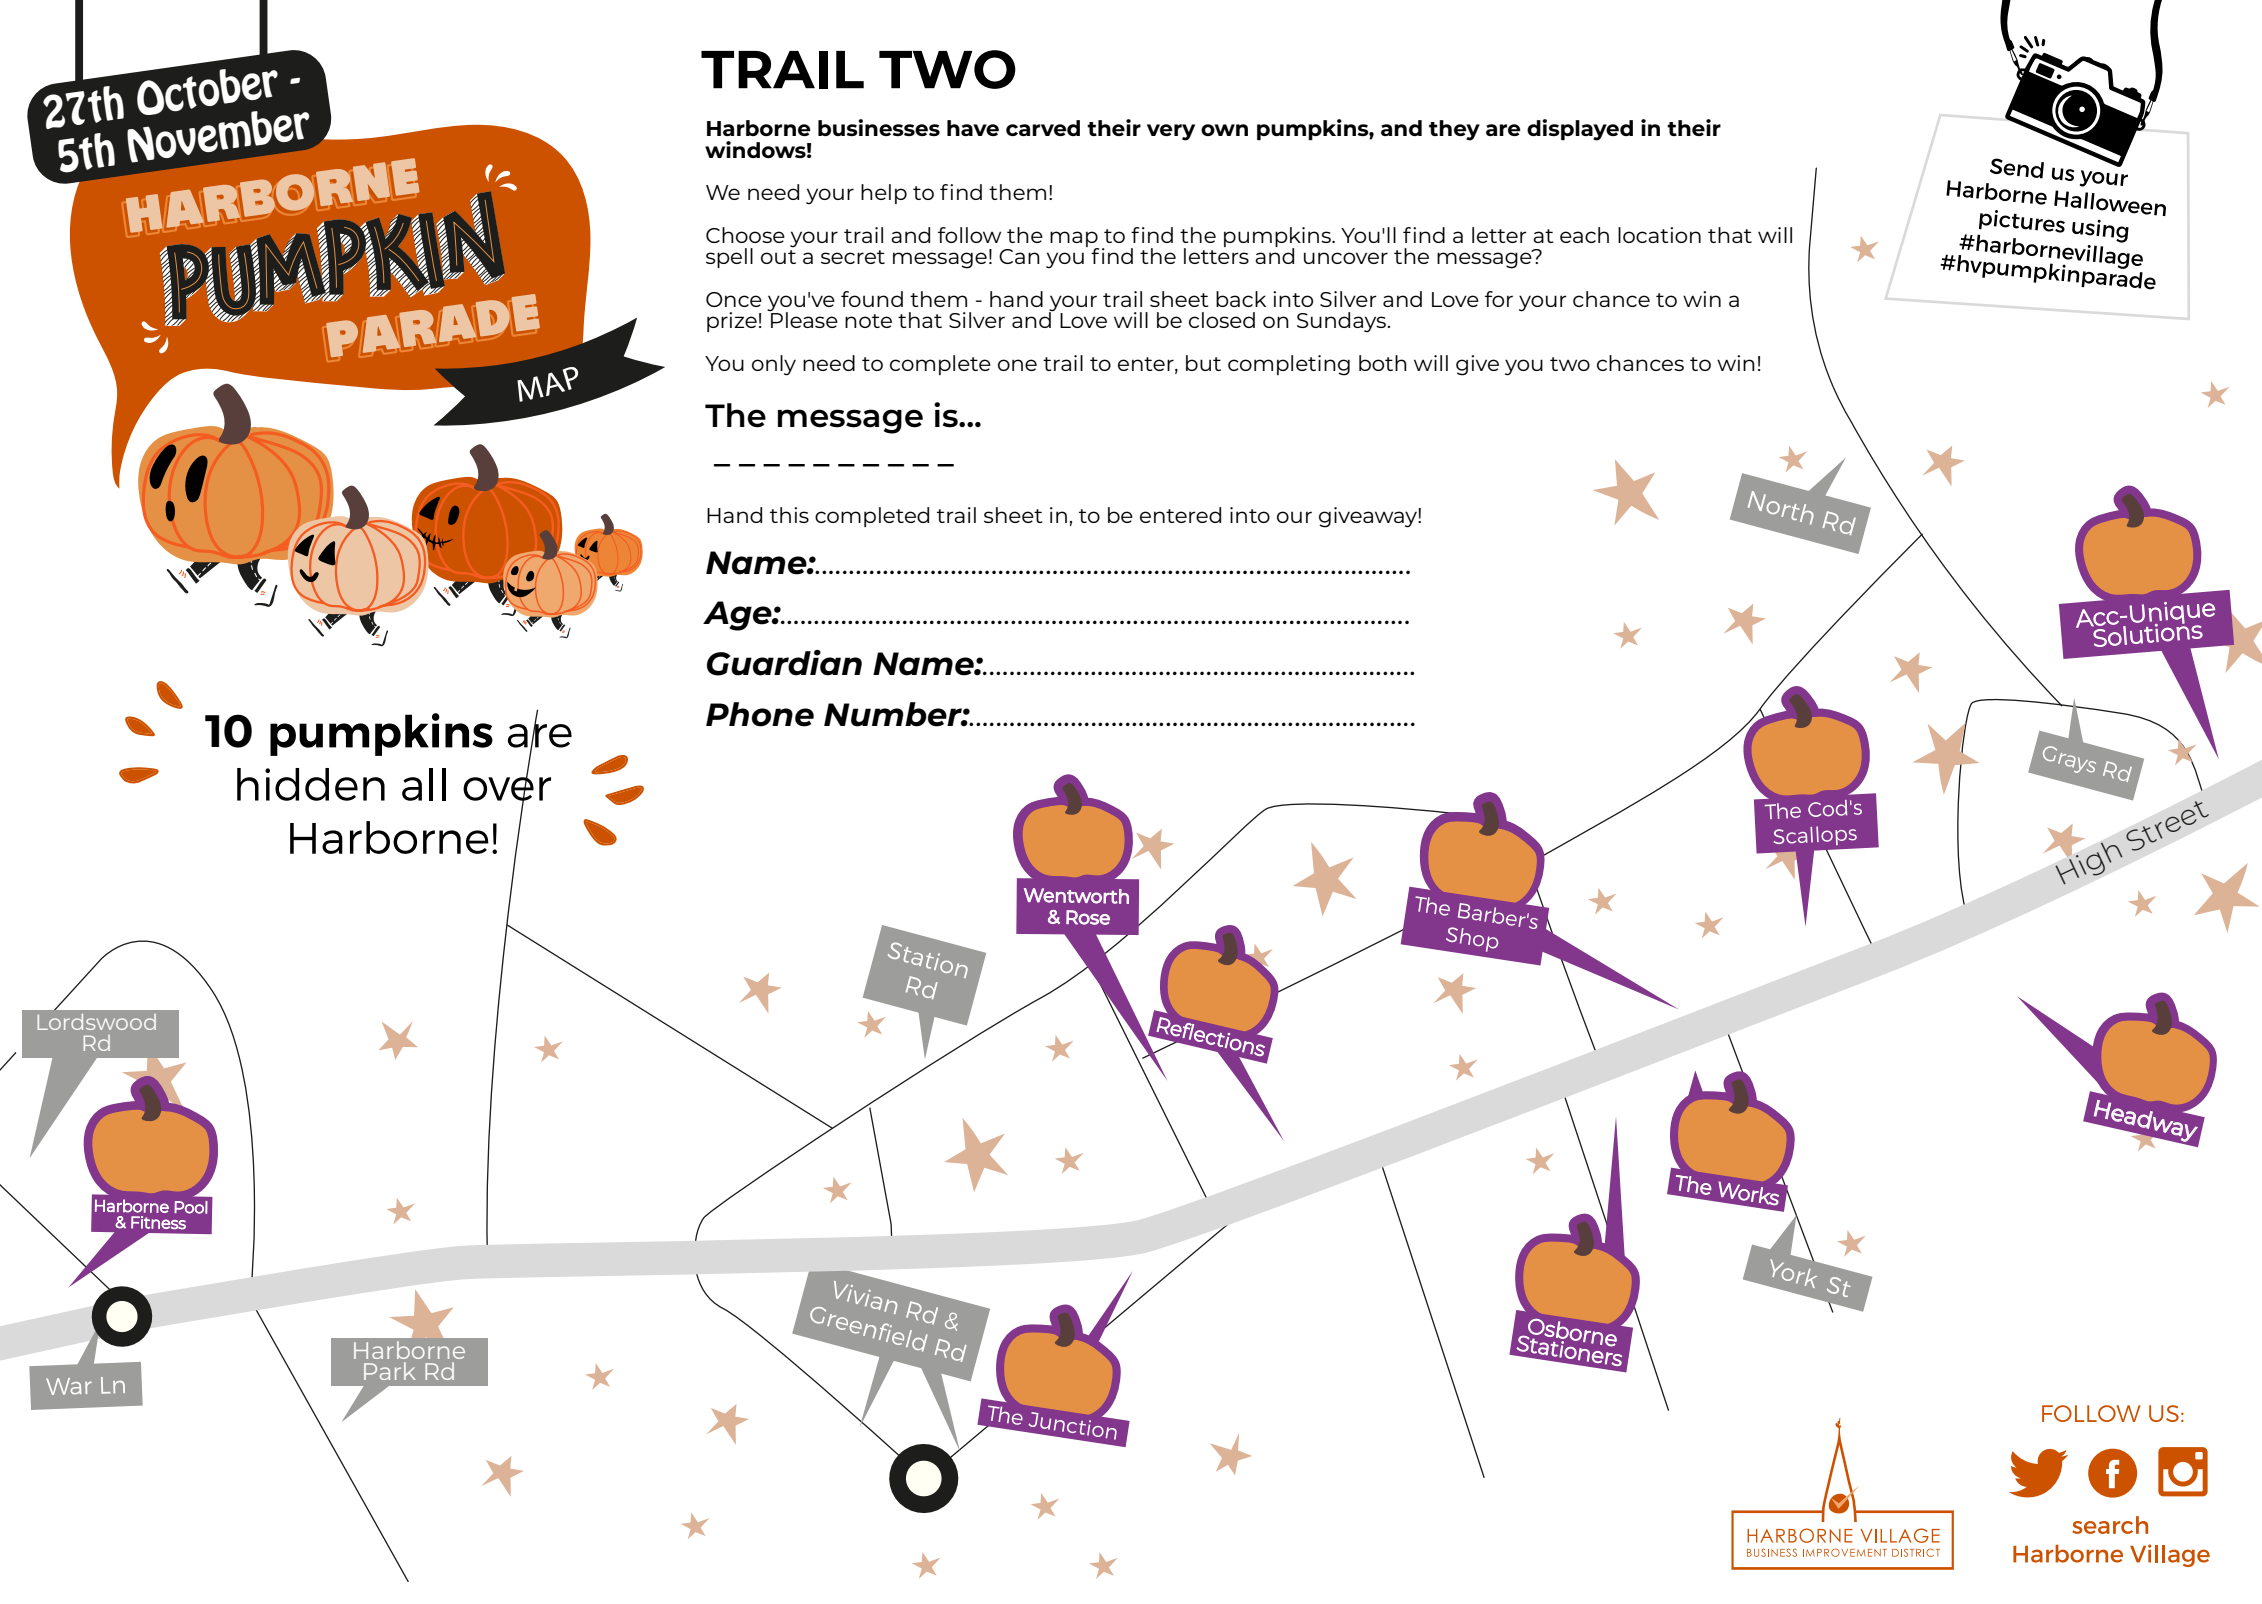

We need your help to find them!

Choose your trail and follow the map to find the pumpkins. You'll find a letter at each location that will spell out a secret message! Can you find the letters and uncover the message?

Once you've found them - hand your trail sheet back into Silver and Love for your chance to win a prize! Please note that Silver and Love will be closed on Sundays.

You only need to complete one trail to enter, but completing both will give you two chances to win!

The message is...

Hand this completed trail sheet in, to be entered into our giveaway!

Name:.....

Age:.....

Guardian Name:.....

Phone Number:.....

Send us your Harborne Halloween pictures using #harbornevillage #hvpumpkinparade

FOLLOW US:

search Harborne Village