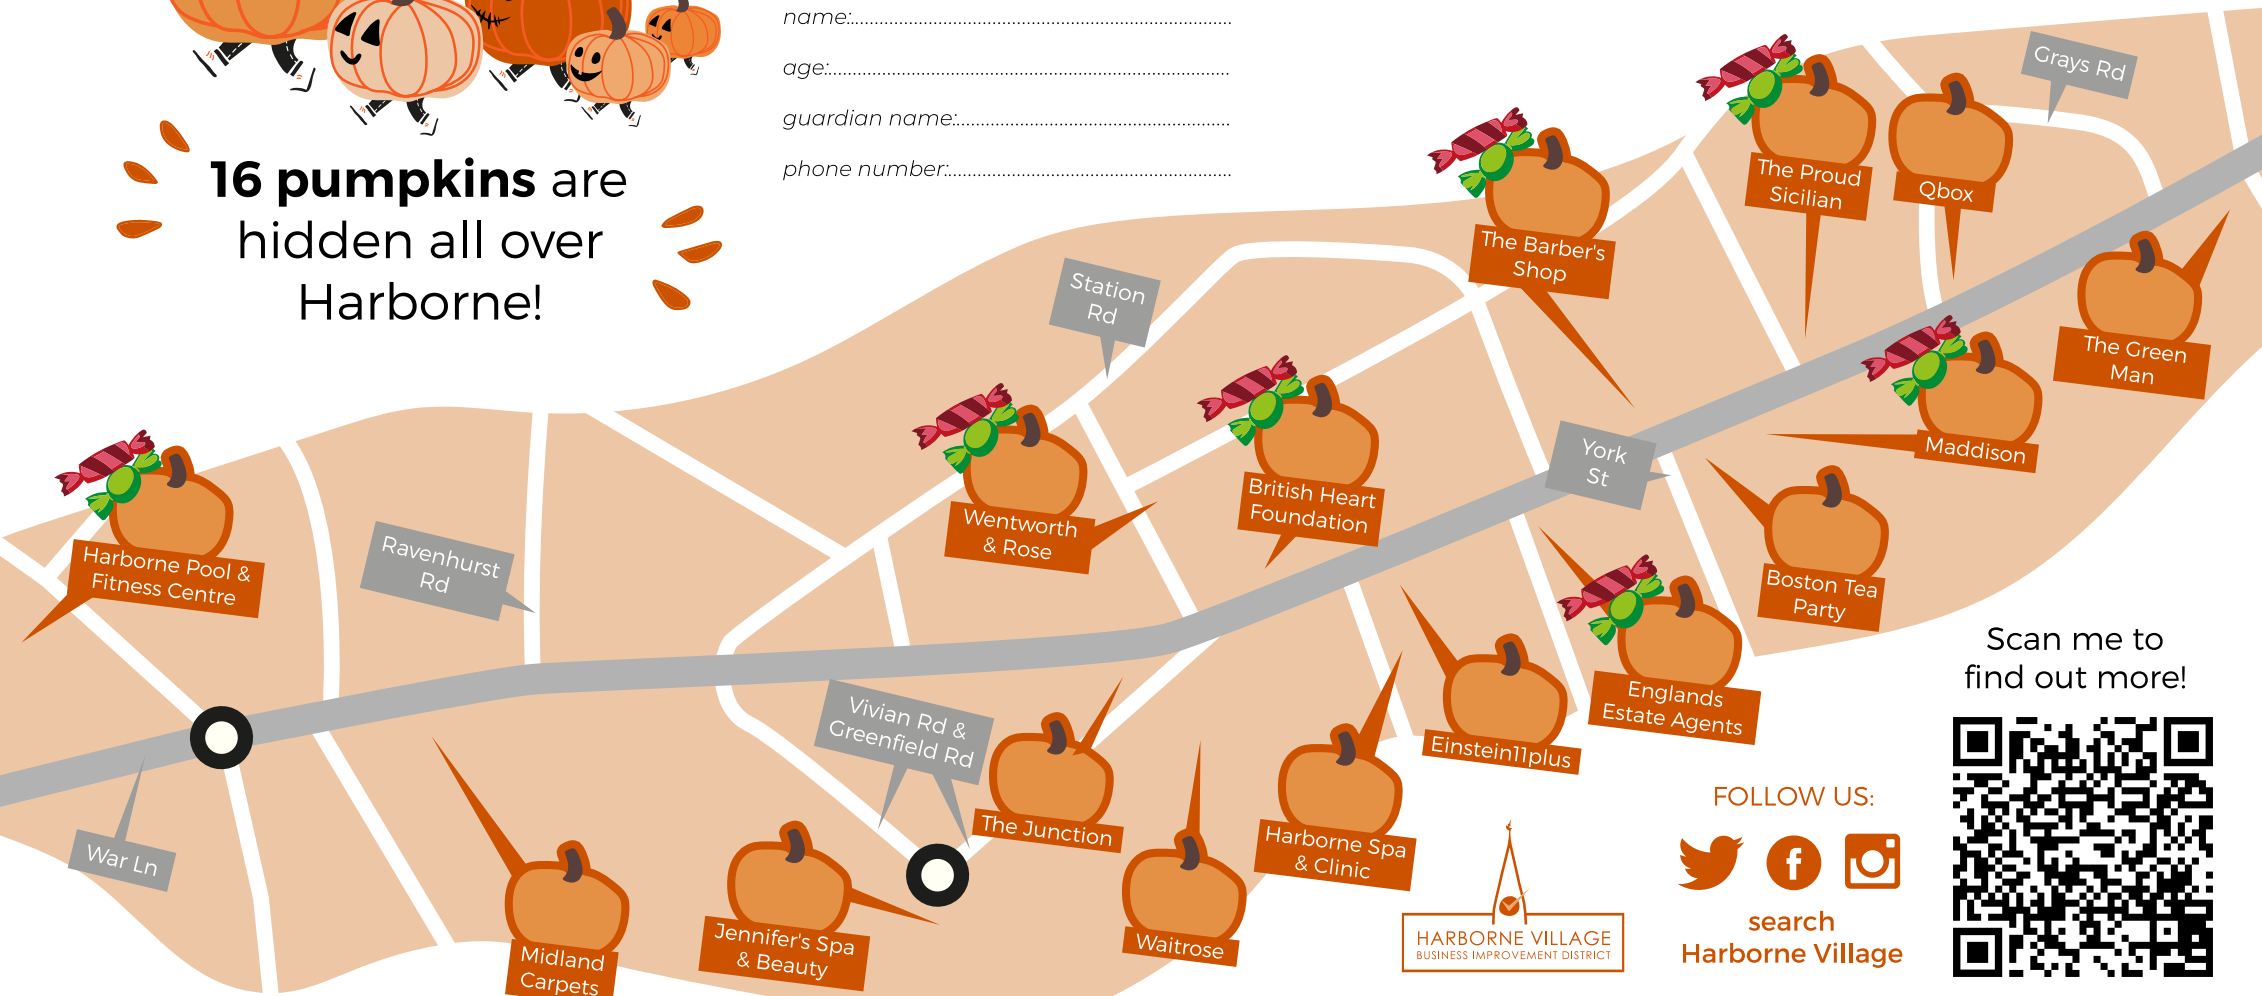

# HARBORNE PUMPKIN PARADE

TRAIL MAP

16 pumpkins are  
hidden all over  
Harborne!

## ROUTE 2 - FRIDAY, SATURDAY AND SUNDAY.

Harborne businesses have carved their very own pumpkins, and they are displayed in their windows!

We need your help to find them all! Follow the map to find the pumpkins. You'll find a letter at each location that will spell out a secret message! Can you find all 16 letters and uncover the message?

Once you've found them all - hand your trail sheet back in to Silver and Love or Boston Tea Party! Please note that Silver and Love will be closed Sunday. Some of our shops have sweets!

The message is...

age:.....

guardian name:.....

phone number:.....

Send us your  
Harborne Halloween  
pictures using  
#harbornevillage  
#hvpumpkinparade

You can collect  
a treat at these  
shops!

Scan me to  
find out more!