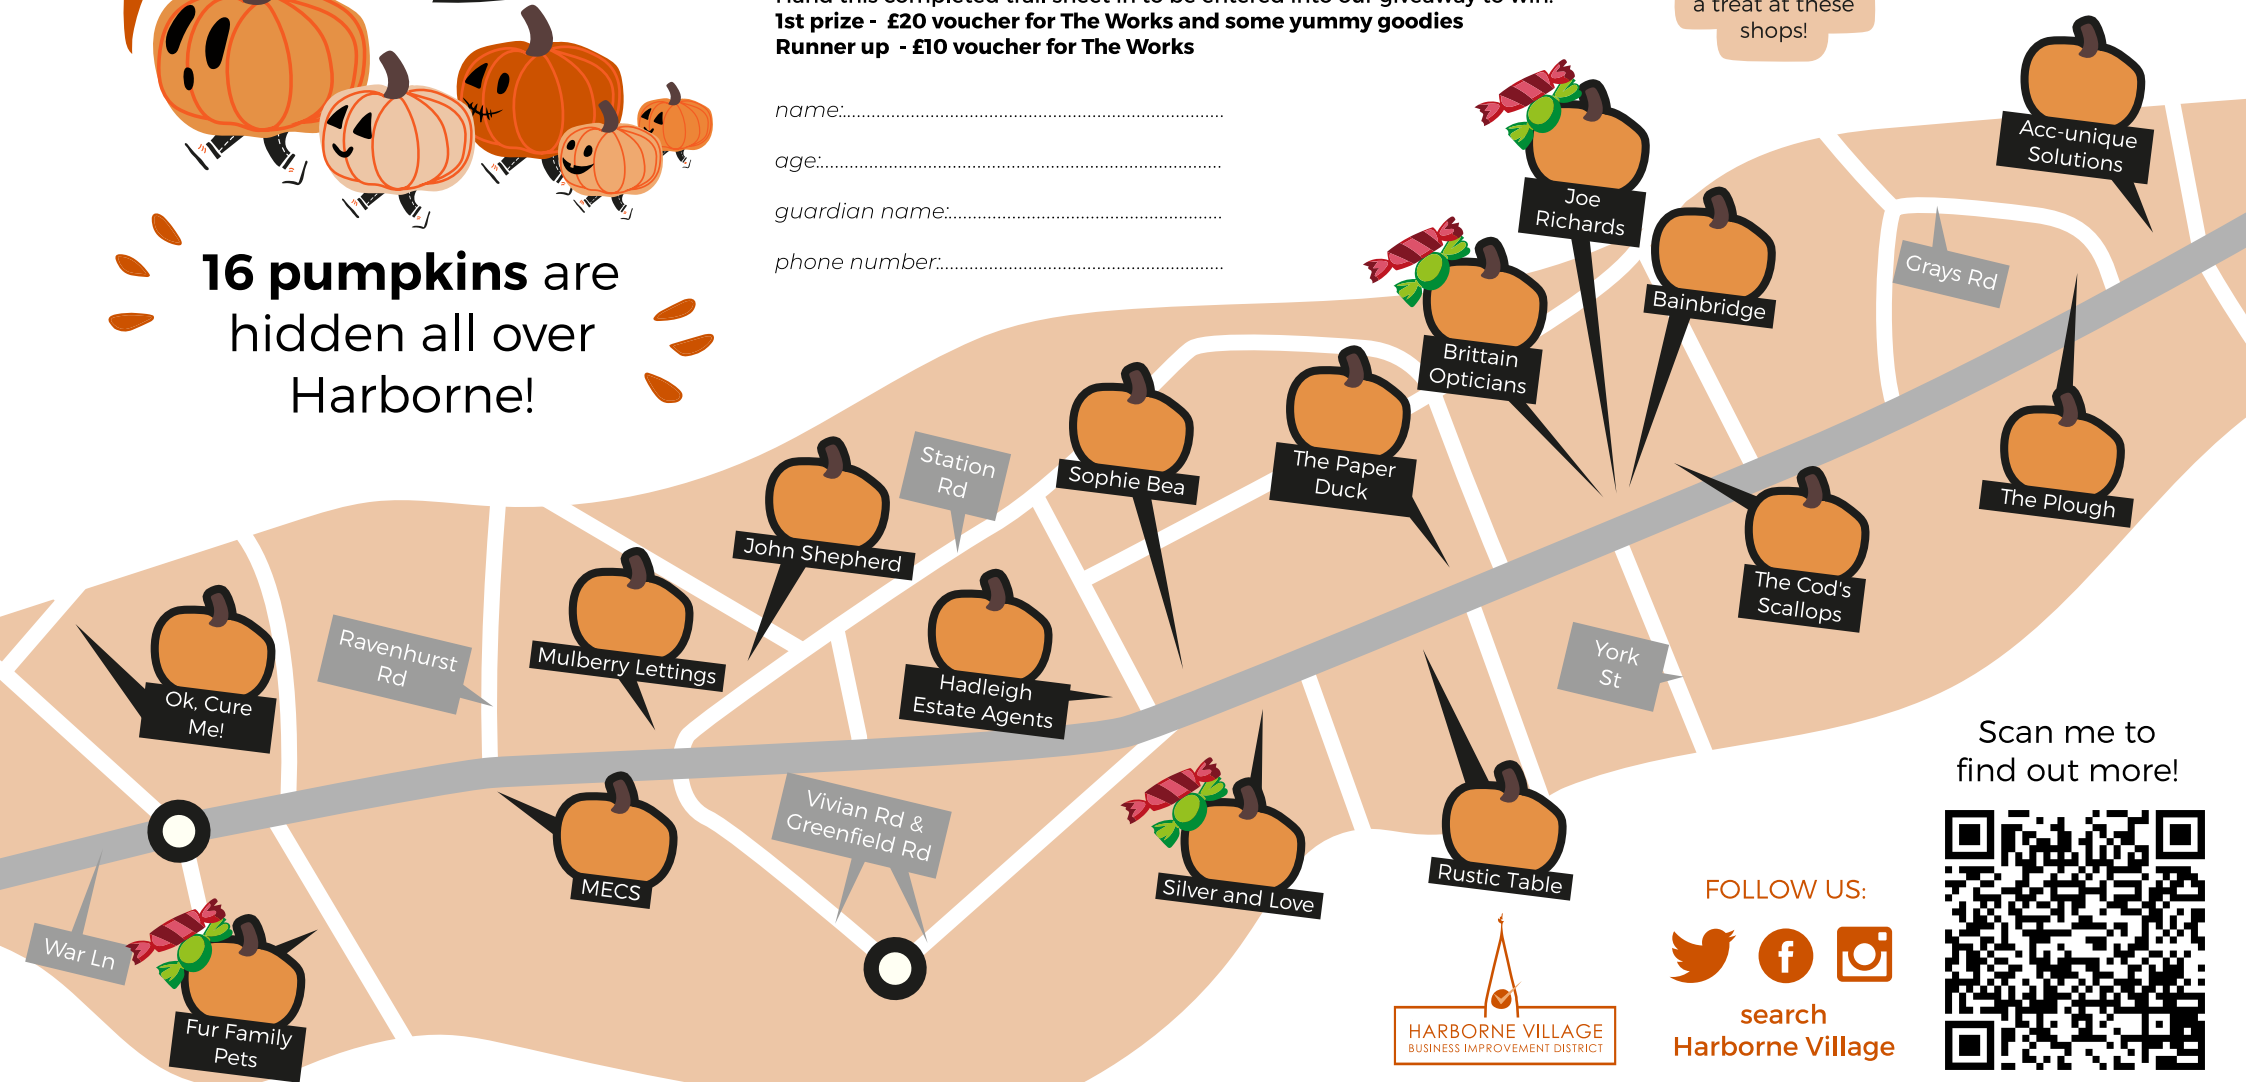

Scan me to find out more!